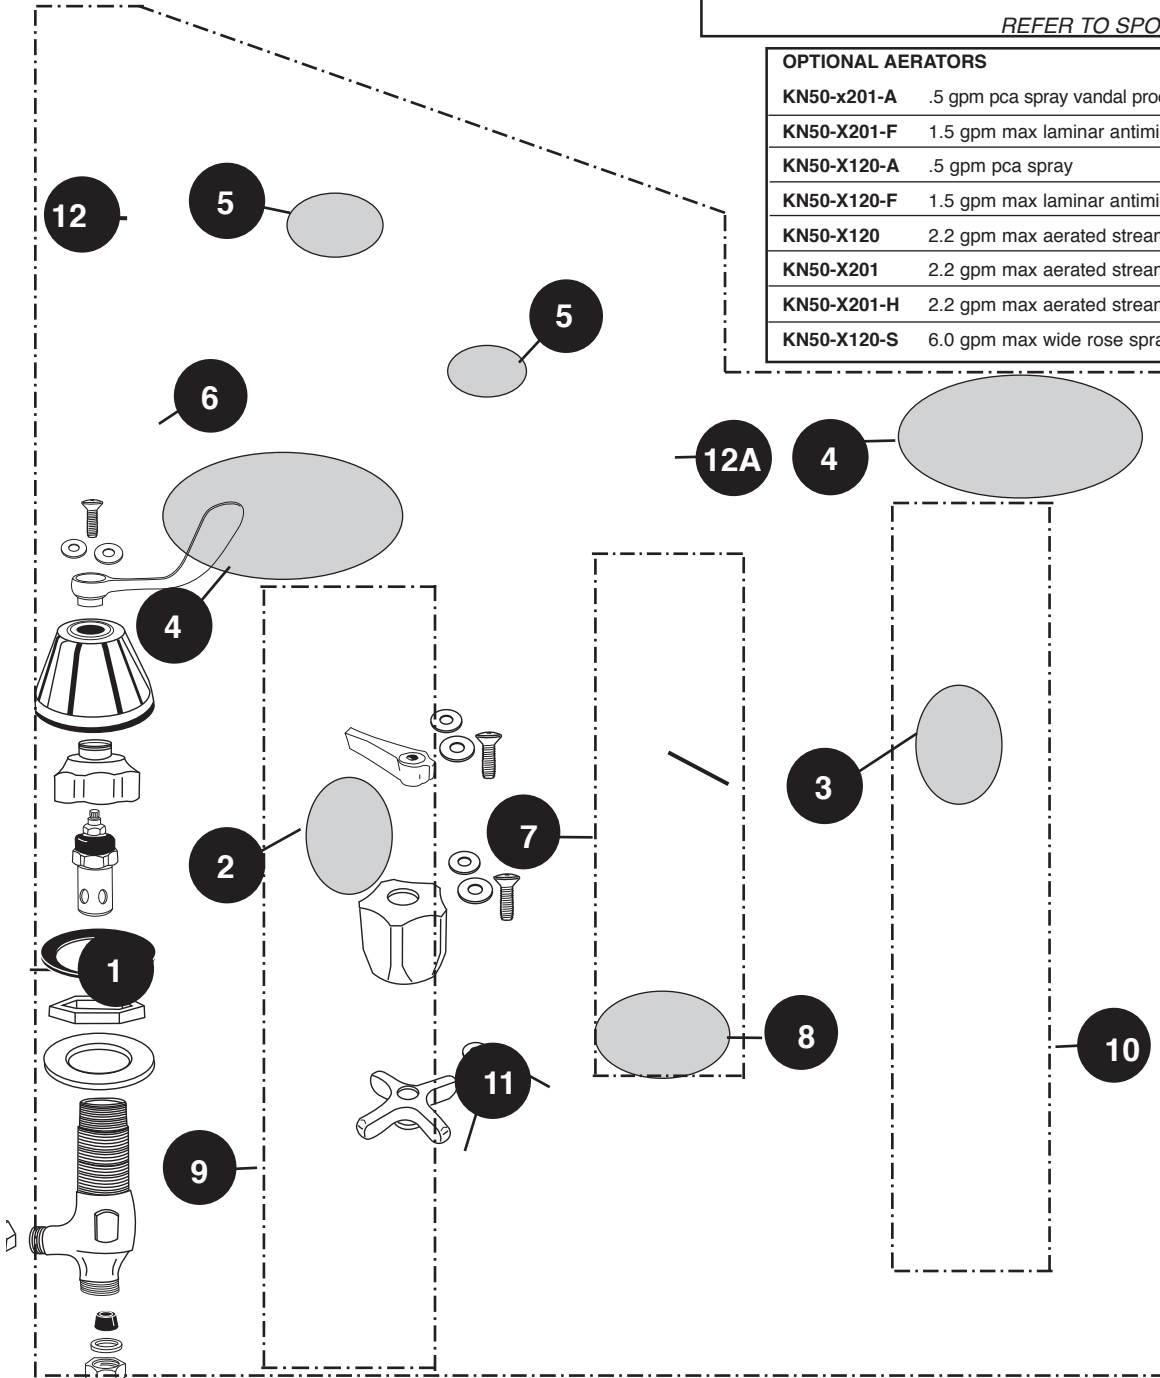

Service Parts Breakdown

■ **KN84-8102-RE4**

ITEM NO.	SPOUT MODEL NO.	"A" SPOUT LENGTH	ITEM NO.	FAUCET MODEL NO.
12	KN11-X000	3-1/2" (90mm)	1	KN84-8100-SE4
12	KN11-X001	8-1/2" (215mm)	1	KN84-8101-SE4
12	KN11-X002	6" (150mm)	1	KN84-8102-SE4
WITH RIGID GOOSENECK SPOUTS				
12A	KN11-X100	3-1/2" (90mm)	1	KN84-8100-RE4
12A	KN11-X101	8-1/2" (215mm)	1	KN84-8101-RE4
12A	KN11-X102	6" (150mm)	1	KN84-8102-RE4

<b>LAVATORY FAUCETS</b> MODEL # KN84-		
ITEM NO.	MODEL NO.	DESCRIPTION
1	KN84-8102-RE4	FAUCET BODY ASS'Y
2	KN50-Y007	HOT VALVE ASS'Y
3	KN50-Y006	COLD VALVE ASS'Y
4	K50-0001	4" WRIST HANDLE KIT
5	KN50-X120	AERATOR5
6	KN50-X075	RIGID TO SWING ADAPTER*
7	KN84-Y015	SPOUT BASE
8	KN84-X038	TAIL TEE
9	KN84-Y101-H	HOT VALVE HOUSING ASS'Y
10	KN84-Y101-C	HOT VALVE HOUSING ASS'Y
11	KN84-X017	FLEXIBLE HOSE
12&12A	KN11-X0--	GOOSENECK SPOUTS <i>REFER TO SPOUT PART #</i>

OPTIONAL AERATORS	
KN50-x201-A	.5 gpm pca spray vandal proof
KN50-X201-F	1.5 gpm max laminar antimicrobial & vandal proof
KN50-X120-A	.5 gpm pca spray
KN50-X120-F	1.5 gpm max laminar antimicrobial
KN50-X120	2.2 gpm max aerated stream
KN50-X201	2.2 gpm max aerated stream
KN50-X201-H	2.2 gpm max aerated stream vandal & hose proof
KN50-X120-S	6.0 gpm max wide rose spray

**K50-0110**  
Handle Replacement Kit

**K50-X117 (1-PAIR)**  
Designer Handle Kit

**K50-0111**  
Cross Handle Kit